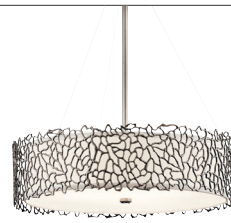

Chandelier Collections

Nye™
Brushed Natural Brass,
Classic Pewter
Page 63

Oana™
Palm, Whitewashed
Faux Wood
Page 76

Olympia™
Antique Pewter,
Olde Bronze®
Page 204

Optic Ice™
Chrome
Page 158

Parker Point™
Chrome
Page 158

Peyton
Whitewashed Faux Wood
Page 68

Pim™
Fox Gold,
Polished Nickel
Page 37

Piper
Chrome, Espresso
Page 153

Piston™
Black
Page 115

Potomi™
Classic Pewter
Page 95

Pytel™
Fox Gold, Chrome
Page 48

Realta
Brushed Nickel
Page 165

Ridgewood
Textured Black
Page 93

Roswell™
Brushed Nickel,
Olde Bronze®
Page 163

Samurai™
Black
Page 130

Serene LED
Natural Brass,
Classic Pewter
Page 42

Sevan™
Black
Page 120

Shailene™
Brushed Nickel,
Olde Bronze®
Page 186

Silver Coral
Classic Pewter
Page 80

Skagos™
Black, Brushed Nickel
Page 133

Steel
Distressed Black
Page 125

Structures™
Brushed Nickel
Page 166

Tallie™
Antique Pewter,
Mission Bronze™
Page 202

Tanglewood™
Brushed Nickel,
Olde Bronze®
Page 214